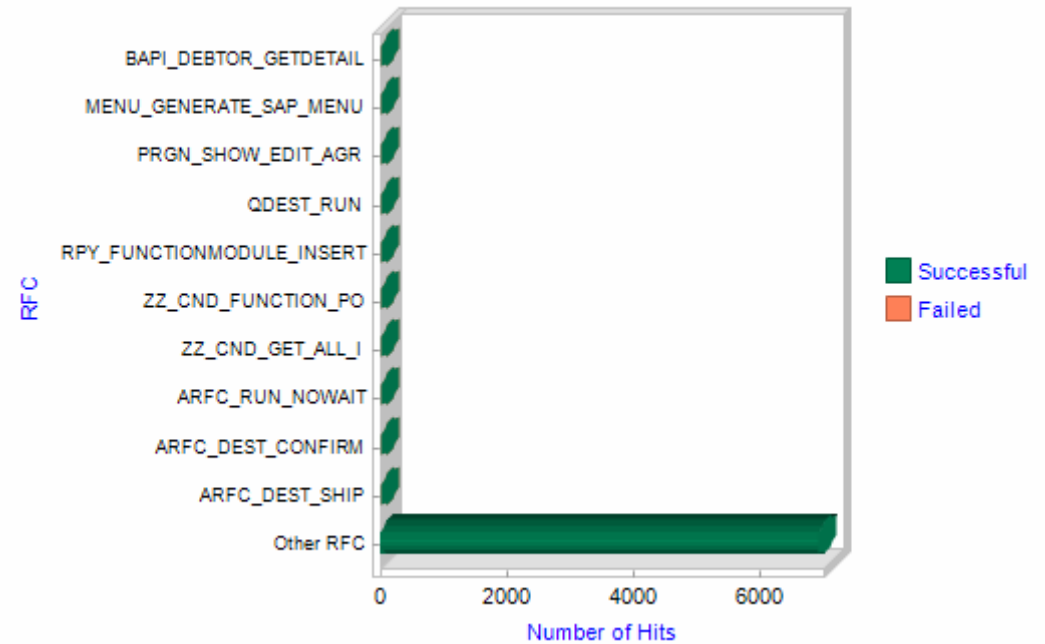

Bottom 40 RFC by Hits

July, 2010

- BAPI_DEBTOR_GETDETAIL
- MENU_GENERATE_SAP_MENU
- PRGN_SHOW_EDIT_AGR
- QDEST_RUN
- RPY_FUNCTIONMODULE_INSERT
- ZZ_CND_FUNCTION_PO
- ZZ_CND_GET_ALL_I
- ARFC_RUN_NOWAIT
- ARFC_DEST_CONFIRM
- ARFC_DEST_SHIP
- Other RFC

RFC	Distinct Mandant	Distinct Terminal	Distinct User	Successful	Failed	Total Hits	Hits %
BAPI_DEBTOR_GETDETAIL	1	1	1	1		1	0.01%
MENU_GENERATE_SAP_MENU	1	1	1	1		1	0.01%
PRGN_SHOW_EDIT_AGR	1	1	1	1		1	0.01%
QDEST_RUN	1	1	1	1		1	0.01%
RPY_FUNCTIONMODULE_INSERT	1	1	1	1		1	0.01%
ZZ_CND_FUNCTION_PO	1	1	1	1		1	0.01%
ZZ_CND_GET_ALL_I	1	1	1	1		1	0.01%
ARFC_RUN_NOWAIT	1	1	2	2		2	0.03%
ARFC_DEST_CONFIRM	1	2	3	3		3	0.04%
ARFC_DEST_SHIP	1	2	3	3		3	0.04%
RFC_GROUP_SEARCH	1	1	1	3		3	0.04%