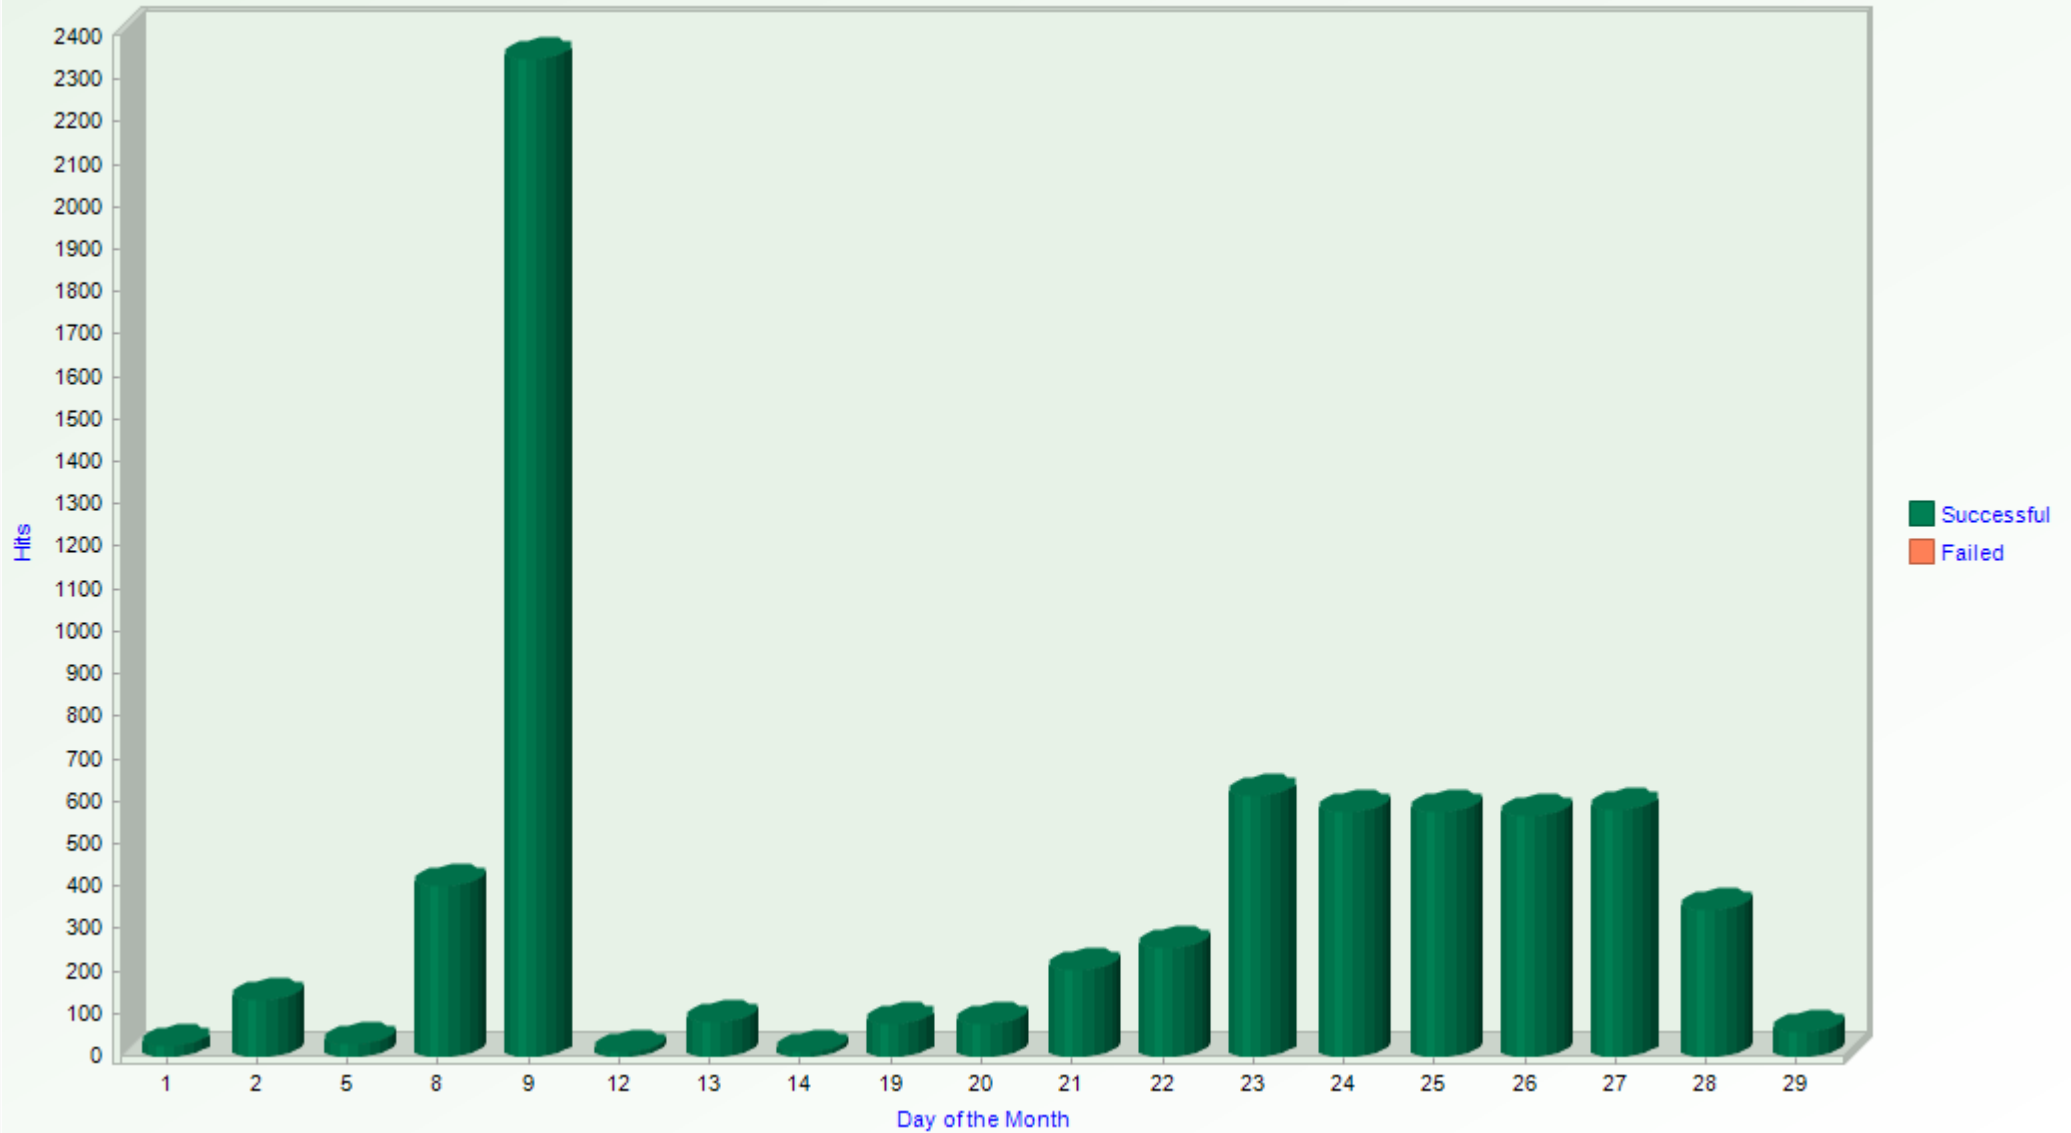

Top 5 RFC Groups

- ZZ_CND_FUNCTION_GROUP
- SALX
- SLO6
- SXMI
- RFC1

Hits by Day of the Month - Graph

July, 2010

Hits by Day of the Month - Data

July, 2010

Day 	Successful 	Success %	Failed 	Failure %	Total Hits	Hits %
Thursday, July 1	22	0.32%			22	0.32%
Friday, July 2	130	1.87%			130	1.87%
Monday, July 5	29	0.42%			29	0.42%
Thursday, July 8	402	5.79%			402	5.78%
Friday, July 9	2,349	33.80%			2,349	33.80%
Monday, July 12	10	0.14%			10	0.14%
Tuesday, July 13	79	1.14%			79	1.14%
Wednesday, July 14	10	0.14%			10	0.14%
Monday, July 19	76	1.09%			76	1.09%
Tuesday, July 20	74	1.06%			74	1.06%
Wednesday, July 21	201	2.89%	1	100.00%	202	2.91%
Thursday, July 22	255	3.67%			255	3.67%
Friday, July 23	614	8.84%			614	8.83%
Saturday, July 24	576	8.29%			576	8.29%
Sunday, July 25	576	8.29%			576	8.29%
Monday, July 26	565	8.13%			565	8.13%
Tuesday, July 27	580	8.35%			580	8.35%
Wednesday, July 28	345	4.96%			345	4.96%
Thursday, July 29	56	0.81%			56	0.81%
Total for July, 2010	6,949	100.00%	1	100.00%	6,950	100.00%