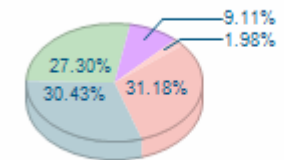

Top 5 Failed Users

User Failed	Dist. Mandant	Dist. Terminal	Dist. RFC	Hits
RESTRICTED	1	1	1	1

Top 5 Failed RFC Functions

Failed RFC	Dist. Mandant	Dist. Terminal	Dist. User	Hits
RFC_FUNCTION_SEARCH	1	1	1	1

SAP RFC Audit Daily Events

Summary on this period

	Successful	Failed	Number of
Distinct Users	5	1	5
Distinct RFC	36	1	36
All RFC	6,949	1	6,950
Most Used RFC			Hits
ZZ_CND_READ_SECU			2,019
Less Used RFC			Hits
BAPI_DEBTOR_GETDETAIL			1

Top 5 RFC Groups

- ZZ_CND_FUNCTION_GROUP
- SALX
- SLO6
- SXMI
- RFC1

Hits by Day of the Month - Graph

July, 2010

Hits by Day of the Month - Data

July, 2010

Day 	Successful 	Success %	Failed 	Failure %	Total Hits	Hits %
Thursday, July 1	22	0.32%			22	0.32%
Friday, July 2	130	1.87%			130	1.87%
Monday, July 5	29	0.42%			29	0.42%
Thursday, July 8	402	5.79%			402	5.78%
Friday, July 9	2,349	33.80%			2,349	33.80%
Monday, July 12	10	0.14%			10	0.14%
Tuesday, July 13	79	1.14%			79	1.14%
Wednesday, July 14	10	0.14%			10	0.14%
Monday, July 19	76	1.09%			76	1.09%
Tuesday, July 20	74	1.06%			74	1.06%
Wednesday, July 21	201	2.89%	1	100.00%	202	2.91%
Thursday, July 22	255	3.67%			255	3.67%
Friday, July 23	614	8.84%			614	8.83%
Saturday, July 24	576	8.29%			576	8.29%
Sunday, July 25	576	8.29%			576	8.29%
Monday, July 26	565	8.13%			565	8.13%
Tuesday, July 27	580	8.35%			580	8.35%
Wednesday, July 28	345	4.96%			345	4.96%
Thursday, July 29	56	0.81%			56	0.81%
Total for July, 2010	6,949	100.00%	1	100.00%	6,950	100.00%