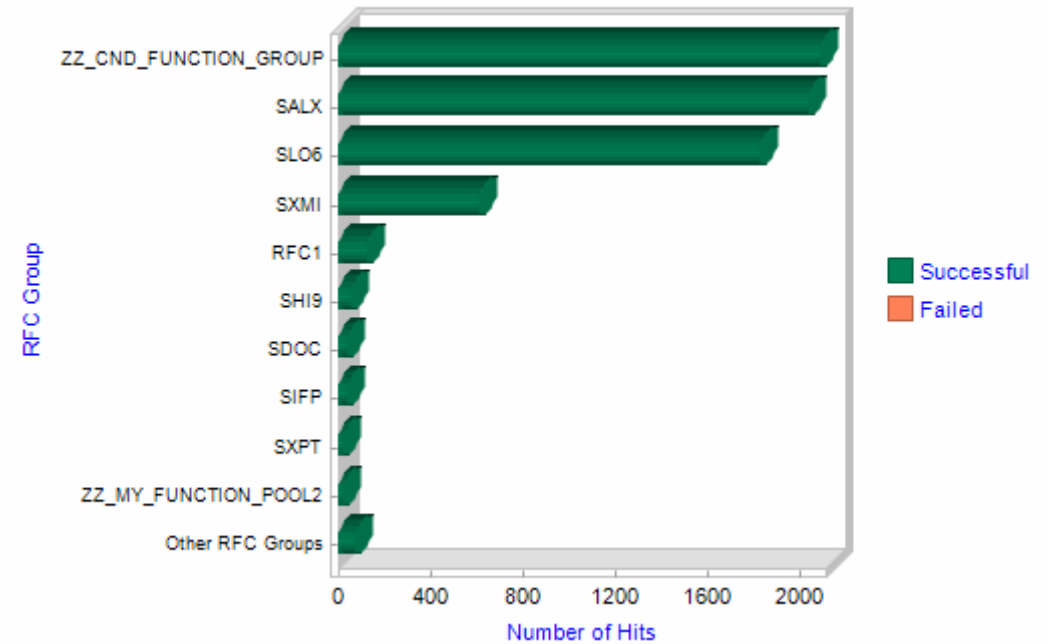

Bottom 40 RFC by Hits

July, 2010

RFC	Distinct Mandant	Distinct Terminal	Distinct User	Successful	Failed	Total Hits	Hits %
							
BAPI_DOCUMENT_GETLIST	1	1	1	4		4	0.06%
RFC_PING	1	2	3	4		4	0.06%
ZZ_CND_CREATE_NEW_	1	1	1	4		4	0.06%
RFC_SYSTEM_INFO	1	1	1	5		5	0.07%
ZZ_CND_TR_OBJECT	1	1	1	5		5	0.07%
BAPI_SALESORDER_GETLIST	1	1	3	17		17	0.24%
RPY_PROGRAM_READ	1	1	1	18		18	0.26%
TH_SERVER_LIST	1	1	1	18		18	0.26%
ZZ_CND_OBJECT_ACTI	1	1	1	20		20	0.29%
RPY_TABLE_READ	1	1	3	21		21	0.30%
RPY_FUNCTIONMODULE_READ	1	1	2	23		23	0.33%
SXPG_COMMAND_EXECUTE	1	1	1	27		27	0.39%
DOCU_GET	1	1	2	46		46	0.66%
RFC_GET_FUNCTION_INTERFACE	1	2	3	49		49	0.71%
ZZ_CND_DDIF_TABL	1	1	1	55		55	0.79%
STREE_UPDATE_INDX_GENER	1	3	3	58		58	0.83%
RFC_FUNCTION_SEARCH	1	1	4	79	1	80	1.15%
BAPI_XMI_LOGOFF	1	2	3	202		202	2.91%
BAPI_SYSTEM_MTE_GETTIDBYNAME	1	2	3	203		203	2.92%
BAPI_SYSTEM_MTE_GETTREE	1	2	3	203		203	2.92%
BAPI_XMI_LOGON	1	2	3	203		203	2.92%
BAPI_XMI_SET_AUDITLEVEL	1	2	3	203		203	2.92%
BAPI_SYSTEM_MTE_GETMLHIS	1	2	3	1,624		1,624	23.37%
RSAU_READ_FILE	1	2	5	1,821		1,821	26.20%
ZZ_CND_READ_SECU	1	1	3	2,019		2,019	29.05%
Total for above list:	36 record(s) found.			6,949	1	6,950	100.00%

Top 40 RFC Groups by Hits

July, 2010

- ZZ_CND_FUNCTION_GROUP
- SALX
- SLO6
- SXMI
- RFC1
- SHI9
- SDOC
- SIFP
- SXPT
- ZZ_MY_FUNCTION_POOL2
- Other RFC Groups

RFC Group	Distinct RFC	Distinct Mandant	Distinct Terminal	Distinct User	Successful	Failed	Total Hits	Hits %
ZZ_CND_FUNCTION_GROUP	4	1	1	3	2,080		2,080	29.93%
SALX	3	1	2	3	2,030		2,030	29.21%
SLO6	1	1	2	5	1,821		1,821	26.20%
SXMI	3	1	2	3	608		608	8.75%
RFC1	3	1	2	4	131	1	132	1.90%
SHI9	1	1	3	3	58		58	0.83%
SDOC	1	1	1	2	46		46	0.66%
SIFP	3	1	1	2	42		42	0.60%
SXPT	1	1	1	1	27		27	0.39%
ZZ_MY_FUNCTION_POOL2	3	1	1	1	25		25	0.36%
SIFD	1	1	1	3	21		21	0.30%