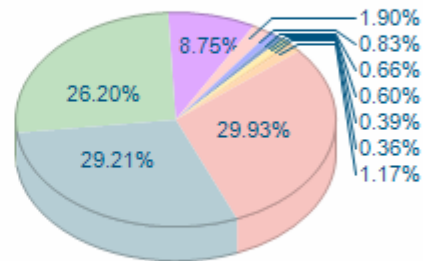

Bottom 40 RFC by Hits

July, 2010

RFC	Distinct Mandant	Distinct Terminal	Distinct User	Successful	Failed	Total Hits	Hits %
							
BAPI_DOCUMENT_GETLIST	1	1	1	4		4	0.06%
RFC_PING	1	2	3	4		4	0.06%
ZZ_CND_CREATE_NEW_	1	1	1	4		4	0.06%
RFC_SYSTEM_INFO	1	1	1	5		5	0.07%
ZZ_CND_TR_OBJECT	1	1	1	5		5	0.07%
BAPI_SALESORDER_GETLIST	1	1	3	17		17	0.24%
RPY_PROGRAM_READ	1	1	1	18		18	0.26%
TH_SERVER_LIST	1	1	1	18		18	0.26%
ZZ_CND_OBJECT_ACTI	1	1	1	20		20	0.29%
RPY_TABLE_READ	1	1	3	21		21	0.30%
RPY_FUNCTIONMODULE_READ	1	1	2	23		23	0.33%
SXPG_COMMAND_EXECUTE	1	1	1	27		27	0.39%
DOCU_GET	1	1	2	46		46	0.66%
RFC_GET_FUNCTION_INTERFACE	1	2	3	49		49	0.71%
ZZ_CND_DDIF_TABL	1	1	1	55		55	0.79%
STREE_UPDATE_INDX_GENER	1	3	3	58		58	0.83%
RFC_FUNCTION_SEARCH	1	1	4	79	1	80	1.15%
BAPI_XMI_LOGOFF	1	2	3	202		202	2.91%
BAPI_SYSTEM_MTE_GETTIDBYNAME	1	2	3	203		203	2.92%
BAPI_SYSTEM_MTE_GETTREE	1	2	3	203		203	2.92%
BAPI_XMI_LOGON	1	2	3	203		203	2.92%
BAPI_XMI_SET_AUDITLEVEL	1	2	3	203		203	2.92%
BAPI_SYSTEM_MTE_GETMLHIS	1	2	3	1,624		1,624	23.37%
RSAU_READ_FILE	1	2	5	1,821		1,821	26.20%
ZZ_CND_READ_SECU	1	1	3	2,019		2,019	29.05%
Total for above list:	36 record(s) found.			6,949	1	6,950	100.00%

Top 40 RFC Groups by Hits

July, 2010

- ZZ_CND_FUNCTION_GROUP
- SALX
- SLO6
- SXMI
- RFC1
- SHI9
- SDOC
- SIFP
- SXPT
- ZZ_MY_FUNCTION_POOL2
- Other RFC Groups

RFC Group	Distinct RFC	Distinct Mandant	Distinct Terminal	Distinct User	Successful	Failed	Total Hits	Hits %
ZZ_CND_FUNCTION_GROUP	4	1	1	3	2,080		2,080	29.93%
SALX	3	1	2	3	2,030		2,030	29.21%
SLO6	1	1	2	5	1,821		1,821	26.20%
SXMI	3	1	2	3	608		608	8.75%
RFC1	3	1	2	4	131	1	132	1.90%
SHI9	1	1	3	3	58		58	0.83%
SDOC	1	1	1	2	46		46	0.66%
SIFP	3	1	1	2	42		42	0.60%
SXPT	1	1	1	1	27		27	0.39%
ZZ_MY_FUNCTION_POOL2	3	1	1	1	25		25	0.36%
SIFD	1	1	1	3	21		21	0.30%