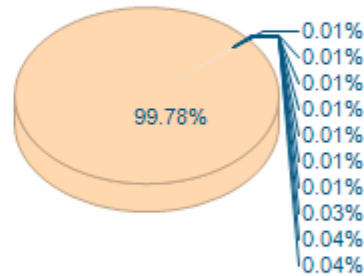

Bottom 40 RFC by Hits

July, 2010

- BAPI_DEBTOR_GETDETAIL
- MENU_GENERATE_SAP_MENU
- PRGN_SHOW_EDIT_AGR
- QDEST_RUN
- RPY_FUNCTIONMODULE_INSERT
- ZZ_CND_FUNCTION_PO
- ZZ_CND_GET_ALL_I
- ARFC_RUN_NOWAIT
- ARFC_DEST_CONFIRM
- ARFC_DEST_SHIP
- Other RFC

RFC	Distinct Mandant	Distinct Terminal	Distinct User	Successful	Failed	Total Hits	Hits %
BAPI_DEBTOR_GETDETAIL	1	1	1	1		1	0.01%
MENU_GENERATE_SAP_MENU	1	1	1	1		1	0.01%
PRGN_SHOW_EDIT_AGR	1	1	1	1		1	0.01%
QDEST_RUN	1	1	1	1		1	0.01%
RPY_FUNCTIONMODULE_INSERT	1	1	1	1		1	0.01%
ZZ_CND_FUNCTION_PO	1	1	1	1		1	0.01%
ZZ_CND_GET_ALL_I	1	1	1	1		1	0.01%
ARFC_RUN_NOWAIT	1	1	2	2		2	0.03%
ARFC_DEST_CONFIRM	1	2	3	3		3	0.04%
ARFC_DEST_SHIP	1	2	3	3		3	0.04%
RFC_GROUP_SEARCH	1	1	1	3		3	0.04%