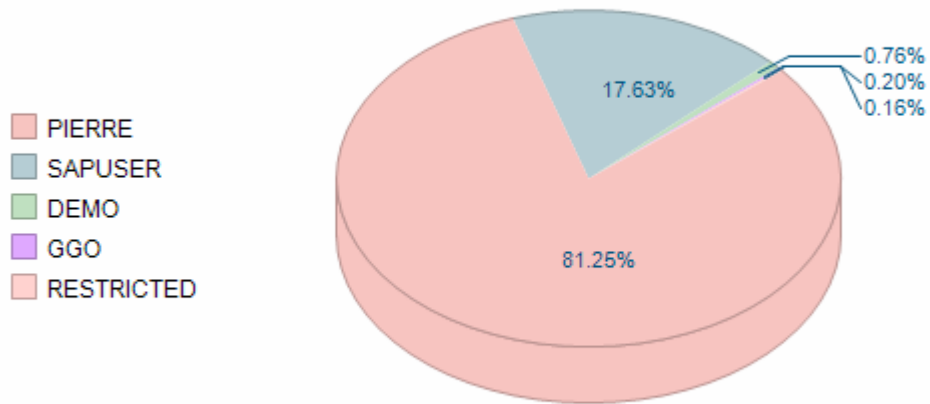

Top 5 RFC Groups

- ZZ_CND_FUNCTION_GROUP
- SALX
- SLO6
- SXMI
- RFC1

Hits by Day of the Month - Graph

July, 2010

Hits by Day of the Month - Data

July, 2010

Day 	Successful 	Success %	Failed 	Failure %	Total Hits	Hits %
Thursday, July 1	22	0.32%			22	0.32%
Friday, July 2	130	1.87%			130	1.87%
Monday, July 5	29	0.42%			29	0.42%
Thursday, July 8	402	5.79%			402	5.78%
Friday, July 9	2,349	33.80%			2,349	33.80%
Monday, July 12	10	0.14%			10	0.14%
Tuesday, July 13	79	1.14%			79	1.14%
Wednesday, July 14	10	0.14%			10	0.14%
Monday, July 19	76	1.09%			76	1.09%
Tuesday, July 20	74	1.06%			74	1.06%
Wednesday, July 21	201	2.89%	1	100.00%	202	2.91%
Thursday, July 22	255	3.67%			255	3.67%
Friday, July 23	614	8.84%			614	8.83%
Saturday, July 24	576	8.29%			576	8.29%
Sunday, July 25	576	8.29%			576	8.29%
Monday, July 26	565	8.13%			565	8.13%
Tuesday, July 27	580	8.35%			580	8.35%
Wednesday, July 28	345	4.96%			345	4.96%
Thursday, July 29	56	0.81%			56	0.81%
Total for July, 2010	6,949	100.00%	1	100.00%	6,950	100.00%

Top 40 Users by Hits

July, 2010

User	Distinct Mandant	Distinct Terminal	Distinct RFC	Successful	Failed	Total Hits	Hits %
 PIERRE	1	3	18	5,647		5,647	81.25%
SAPUSER	1	4	34	1,225		1,225	17.63%
DEMO	1	3	7	53		53	0.76%
GGO	1	1	7	14		14	0.20%
RESTRICTED	1	2	8	10	1	11	0.16%
Total for above list:	5 record(s) found.			6,949	1	6,950	100.00%