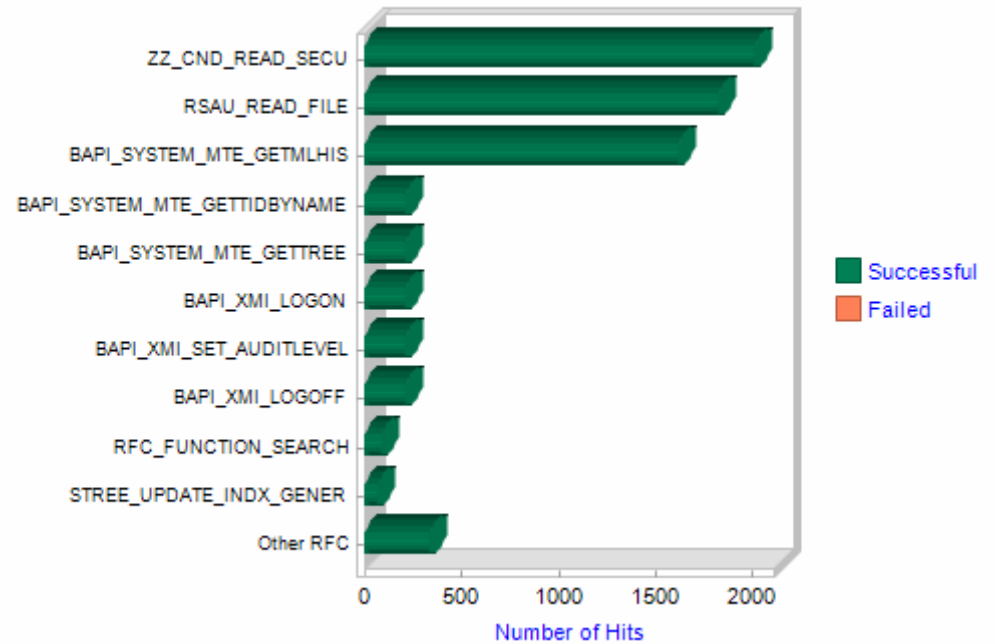

Top 40 RFC by Hits

July, 2010

- ZZ_CND_READ_SECU
- RSAU_READ_FILE
- BAPI_SYSTEM_MTE_GETMLHIS
- BAPI_SYSTEM_MTE_GETTIDBYNAME
- BAPI_SYSTEM_MTE_GETTREE
- BAPI_XMI_LOGON
- BAPI_XMI_SET_AUDITLEVEL
- BAPI_XMI_LOGOFF
- RFC_FUNCTION_SEARCH
- STREE_UPDATE_INDX_GENER
- Other RFC

RFC

RFC	Distinct Mandant	Distinct Terminal	Distinct User	Successful	Failed	Total Hits	Hits %
ZZ_CND_READ_SECU	1	1	3	2,019		2,019	29.05%
RSAU_READ_FILE	1	2	5	1,821		1,821	26.20%
BAPI_SYSTEM_MTE_GETMLHIS	1	2	3	1,624		1,624	23.37%
BAPI_SYSTEM_MTE_GETTIDBYNAME	1	2	3	203		203	2.92%
BAPI_SYSTEM_MTE_GETTREE	1	2	3	203		203	2.92%
BAPI_XMI_LOGON	1	2	3	203		203	2.92%
BAPI_XMI_SET_AUDITLEVEL	1	2	3	203		203	2.92%
BAPI_XMI_LOGOFF	1	2	3	202		202	2.91%
RFC_FUNCTION_SEARCH	1	1	4	79	1	80	1.15%
STREE_UPDATE_INDX_GENER	1	3	3	58		58	0.83%
ZZ_CND_DDIF_TABL	1	1	1	55		55	0.79%