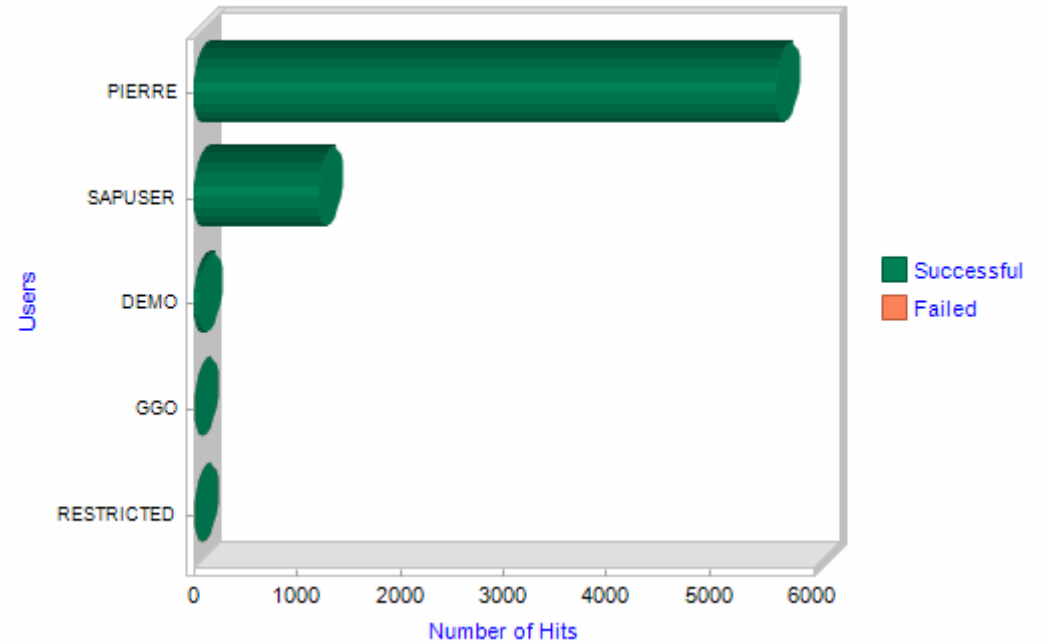

Top 40 Users by Hits

July, 2010

User	Distinct Mandant	Distinct Terminal	Distinct RFC	Successful	Failed	Total Hits	Hits %
PIERRE	1	3	18	5,647		5,647	81.25%
SAPUSER	1	4	34	1,225		1,225	17.63%
DEMO	1	3	7	53		53	0.76%
GGO	1	1	7	14		14	0.20%
RESTRICTED	1	2	8	10	1	11	0.16%
Total for above list:	5 record(s) found.			6,949	1	6,950	100.00%