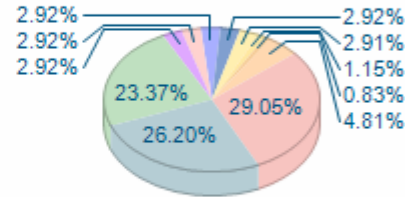

Top 40 RFC by Hits

July, 2010

- ZZ_CND_READ_SECU
- RSAU_READ_FILE
- BAPI_SYSTEM_MTE_GETMLHIS
- BAPI_SYSTEM_MTE_GETTIDBYNAME
- BAPI_SYSTEM_MTE_GETTREE
- BAPI_XMI_LOGON
- BAPI_XMI_SET_AUDITLEVEL
- BAPI_XMI_LOGOFF
- RFC_FUNCTION_SEARCH
- STREE_UPDATE_INDX_GENER
- Other RFC