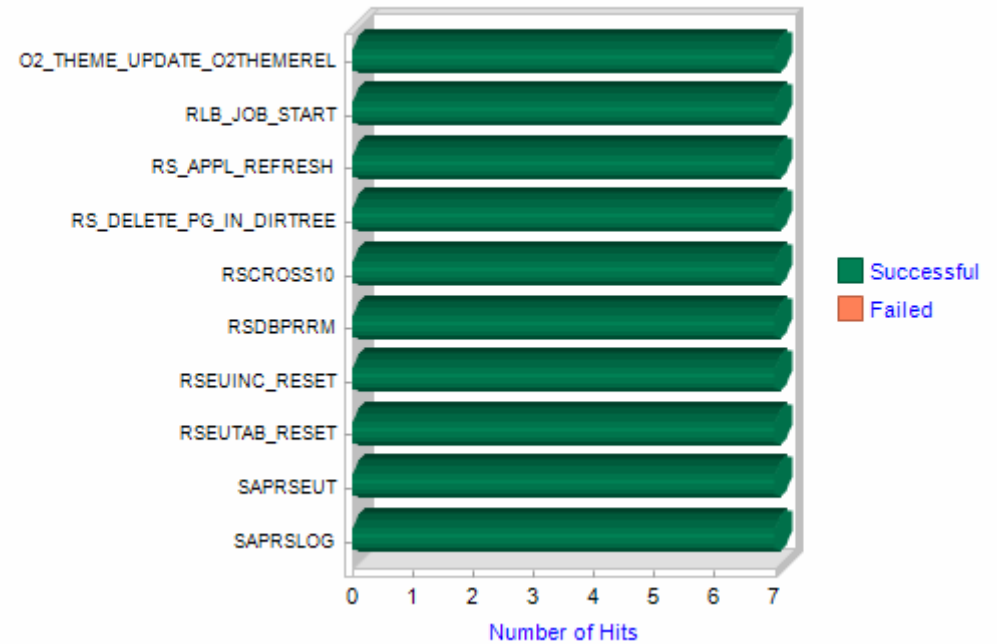

Top 10 Reports by Hits

August, 2010

- O2_THEME_UPDATE_O2THEMEREL
- RLB_JOB_START
- RS_APPL_REFRESH
- RS_DELETE_PG_IN_DIRTREE
- RSCROSS10
- RSDBPRRM
- RSEUINC_RESET
- RSEUTAB_RESET
- SAPRSEUT
- SAPRSLOG

Reports