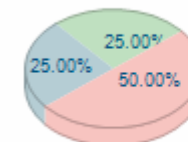

SAP Report Audit Daily Events

Summary on this period

	Successful	Failed	Number of
Distinct Users	3	2	3
Distinct Report	14	3	16
All Reports	86	4	90
Most Used Report	Hits		
O2_THEME_UPDATE_O2THEMEREL	7		
Less Used Report	Hits		
RSRFCRFC	1		

Top 5 Failure Reasons

- Incorrect logon data
- Bad report
- Wrong function

Report - Hits by Day of the Month - Graph

August, 2010

Day 	Successful 	Success %	Failed 	Failure %	Total Hits	Hits %
 Sunday, August 1	11	12.79%	2	50.00%	13	14.44%
Monday, August 2	13	15.12%	1	25.00%	14	15.56%
Tuesday, August 3	11	12.79%			11	12.22%
Wednesday, August 4	11	12.79%			11	12.22%
Thursday, August 5	16	18.60%	1	25.00%	17	18.89%
Friday, August 6	24	27.91%			24	26.67%
Total for August, 2010	86	100.00%	4	100.00%	90	100.00%