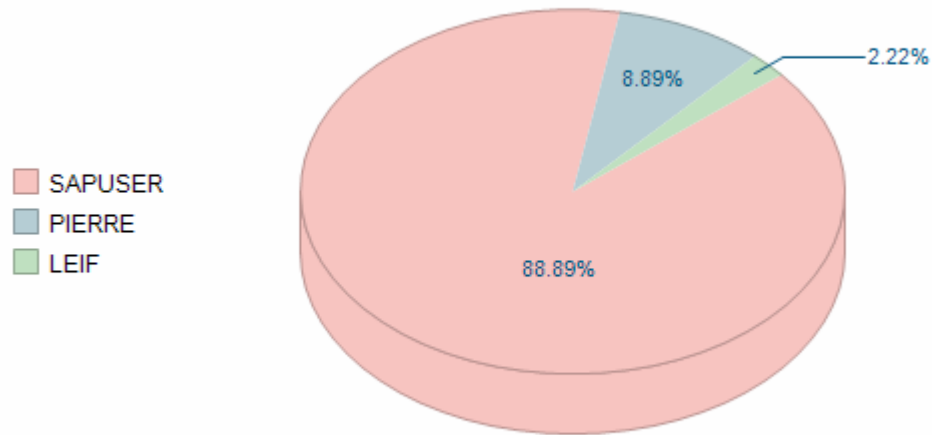

Top 10 Report Users by Hits

August, 2010

User	Distinct Mandant	Distinct Terminal	Distinct Report	Successful	Failed	Total Hits	Hits %
SAPUSER	1	2	14	79	1	80	88.89%
PIERRE	1	1	4	5	3	8	8.89%
LEIF	1	1	2	2	0	2	2.22%
Total for above list:	3 record(s) found.			86	4	90	100.00%