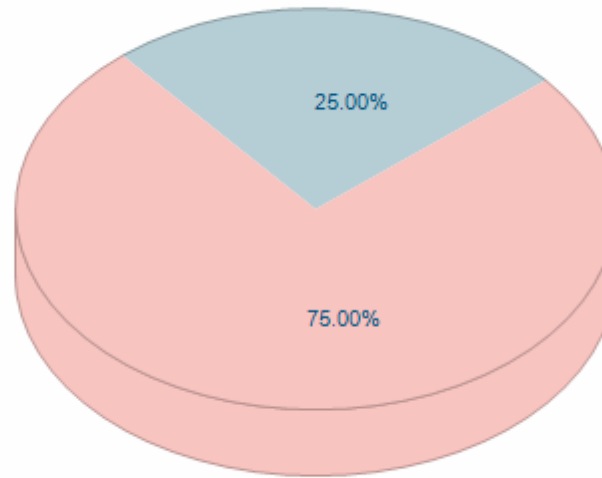

Top 10 Report Users by Hits

August, 2010

User	Distinct Mandant	Distinct Terminal	Distinct Report	Successful	Failed	Total Hits	Hits %
 SAPUSER	1	2	14	79	1	80	88.89%
PIERRE	1	1	4	5	3	8	8.89%
LEIF	1	1	2	2	0	2	2.22%
Total for above list:	3 record(s) found.			86	4	90	100.00%

Top 10 Report Failed Users by Hits

August, 2010

■ PIERRE
■ SAPUSER

Failed User	Distinct Mandant	Distinct Terminal	Distinct Report	Failed Hits	Hits %
PIERRE	1	1	2	3	75.00%
SAPUSER	1	1	1	1	25.00%
Total for above list:	2 record(s) found.			4	100.00%