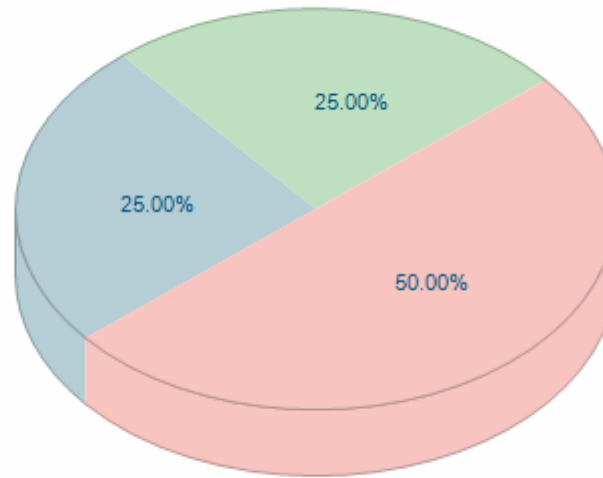

Top 10 Failed Reports by Hits

August, 2010

- MYREPORT
- RSRFCRFC
- RSRZLLG0_ACTUAL

Failed Report	Distinct Mandant	Distinct Terminal	Distinct User	Failed Hits	Hits %
MYREPORT	1	1	1	2	50.00%
RSRFCRFC	1	1	1	1	25.00%
RSRZLLG0_ACTUAL	1	1	1	1	25.00%
Total for above list:	3 record(s) found.			4	100.00%