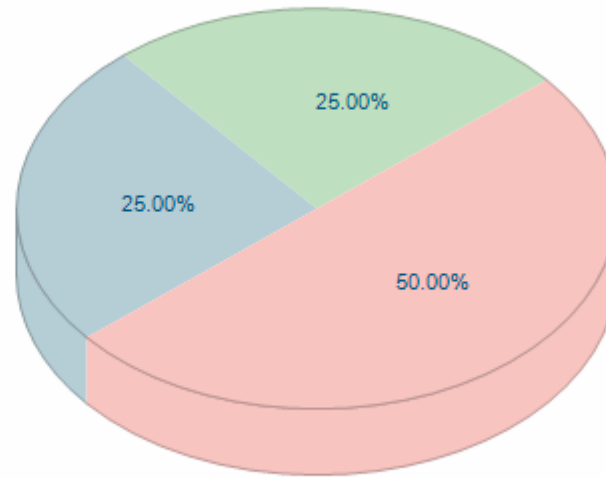

Bottom 10 Reports by Hits

August, 2010

- RSRFCRFC
- MYREPORT
- RSRZLLG0
- RSRZLLG0_ACTUAL
- SAPMSUU0
- O2_THEME_UPDATE_O2THEMEREL
- RLB_JOB_START
- RS_APPL_REFRESH
- RS_DELETE_PG_IN_DIRTREE
- RSCROSS10

Report	Distinct Mandant	Distinct Terminal	Distinct User	Successful	Failed	Total Hits	Hits %
RSRFCRFC	1	1	1		1	1	2.08%
MYREPORT	1	1	1		2	2	4.17%
RSRZLLG0	1	3	3	3		3	6.25%
RSRZLLG0_ACTUAL	1	3	3	2	1	3	6.25%
SAPMSUU0	1	1	1	4		4	8.33%
O2_THEME_UPDATE_O2THEMEREL	1	1	1	7		7	14.58%
RLB_JOB_START	1	1	1	7		7	14.58%
RS_APPL_REFRESH	1	1	1	7		7	14.58%
RS_DELETE_PG_IN_DIRTREE	1	1	1	7		7	14.58%
RSCROSS10	1	1	1	7		7	14.58%
Total for above list:	10 record(s) found.			44	4	48	100.00%

Top 10 Report Failed Reasons by Hits

August, 2010

- Incorrect logon data
- Bad report
- Wrong function

Failed Reason	Distinct Report	Distinct Mandant	Distinct Terminal	Distinct User	Failed Hits	Hits %
Incorrect logon data	2	1	1	1	2	50.00%
Bad report	1	1	1	1	1	25.00%
Wrong function	1	1	1	1	1	25.00%
Total for above list:	3 record(s) found.				4	100.00%