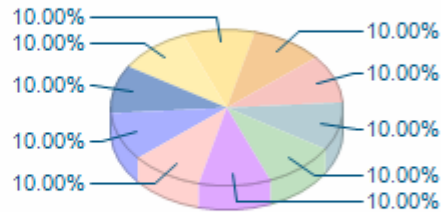

Top 10 Reports by Hits

August, 2010

- O2_THEME_UPDATE_O2THEMEREL
- RLB_JOB_START
- RS_APPL_REFRESH
- RS_DELETE_PG_IN_DIRTREE
- RSCROSS10
- RSDBPRRM
- RSEUINC_RESET
- RSEUTAB_RESET
- SAPRSEUT
- SAPRSLOG