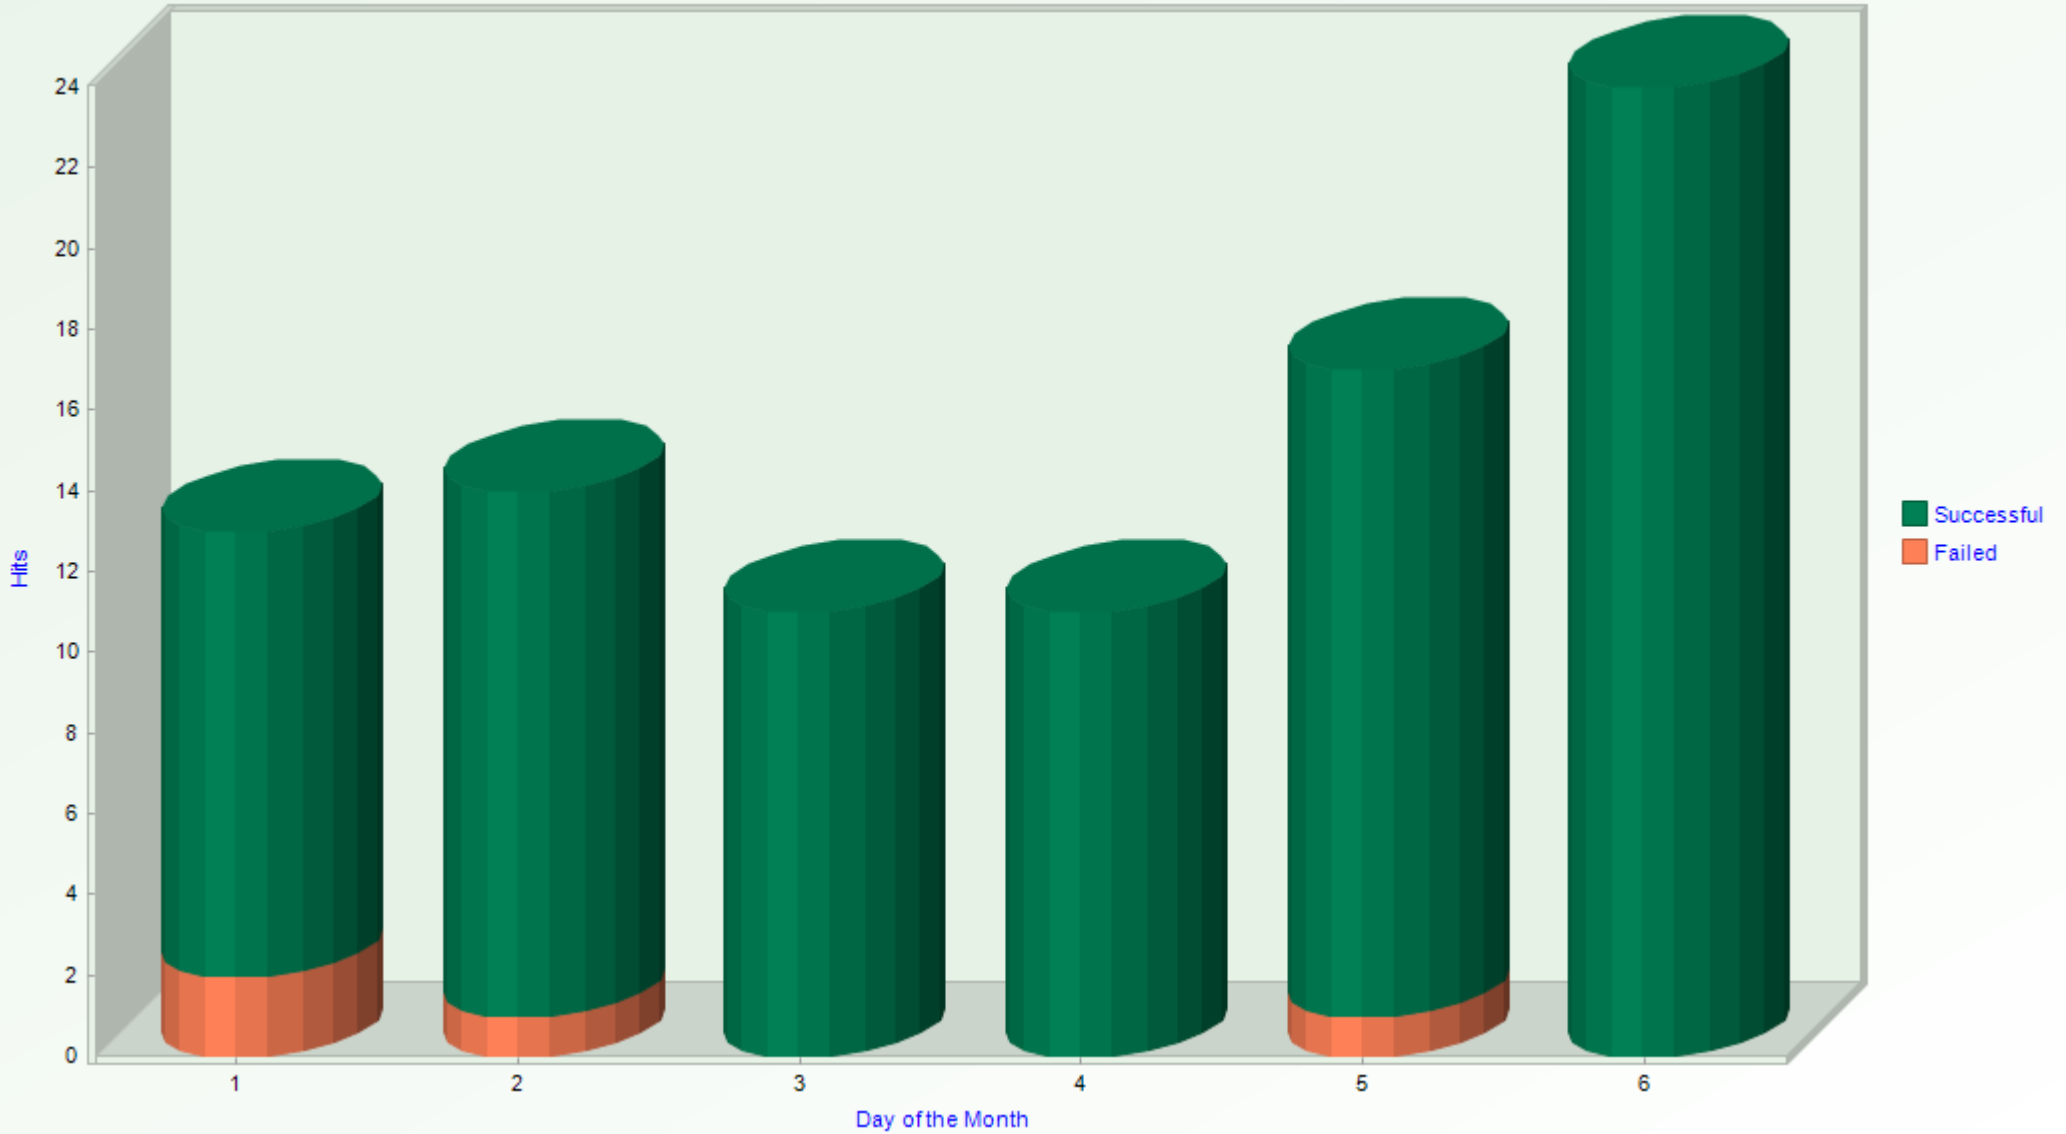

Report - Hits by Day of the Month - Graph

August, 2010

Day	Successful	Success %	Failed	Failure %	Total Hits	Hits %
Sunday, August 1	11	12.79%	2	50.00%	13	14.44%
Monday, August 2	13	15.12%	1	25.00%	14	15.56%
Tuesday, August 3	11	12.79%			11	12.22%
Wednesday, August 4	11	12.79%			11	12.22%
Thursday, August 5	16	18.60%	1	25.00%	17	18.89%
Friday, August 6	24	27.91%			24	26.67%
Total for August, 2010	86	100.00%	4	100.00%	90	100.00%