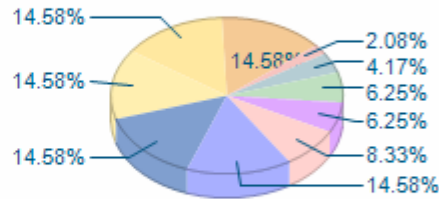

Bottom 10 Reports by Hits

August, 2010

- RSRFCRFC
- MYREPORT
- RSRZLLG0
- RSRZLLG0_ACTUAL
- SAPMSUU0
- O2_THEME_UPDATE_O2THEMEREL
- RLB_JOB_START
- RS_APPL_REFRESH
- RS_DELETE_PG_IN_DIRTREE
- RSCROSS10

Report	Distinct Mandant	Distinct Terminal	Distinct User	Successful	Failed	Total Hits	Hits %
RSRFCRFC	1	1	1		1	1	2.08%
MYREPORT	1	1	1		2	2	4.17%
RSRZLLG0	1	3	3	3		3	6.25%
RSRZLLG0_ACTUAL	1	3	3	2	1	3	6.25%
SAPMSUU0	1	1	1	4		4	8.33%
O2_THEME_UPDATE_O2THEMEREL	1	1	1	7		7	14.58%
RLB_JOB_START	1	1	1	7		7	14.58%
RS_APPL_REFRESH	1	1	1	7		7	14.58%
RS_DELETE_PG_IN_DIRTREE	1	1	1	7		7	14.58%
RSCROSS10	1	1	1	7		7	14.58%
Total for above list:	10 record(s) found.			44	4	48	100.00%