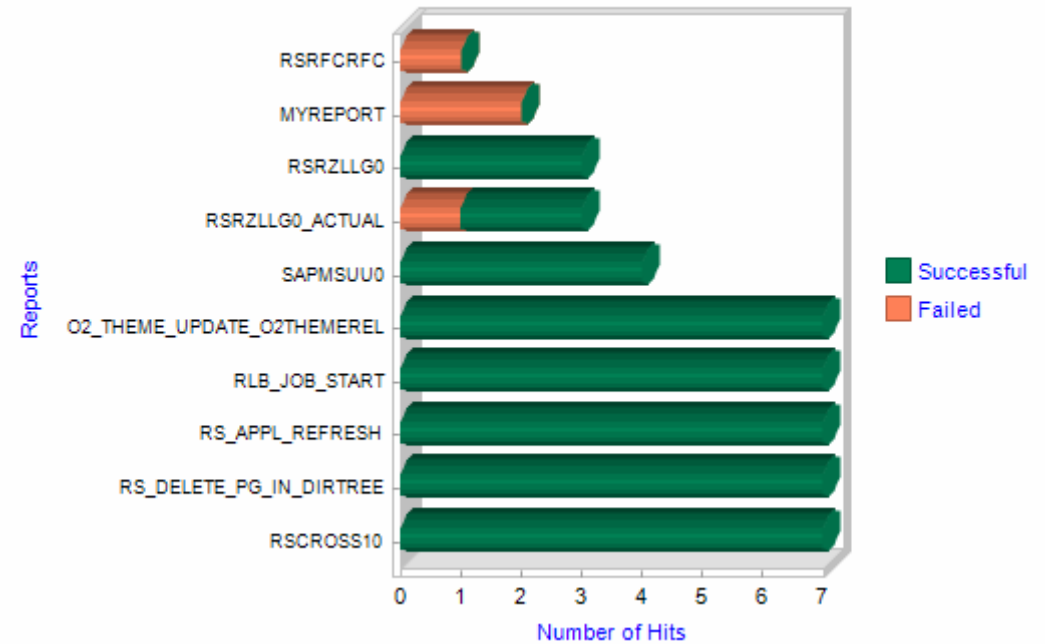

Bottom 10 Reports by Hits

August, 2010

- RSRFCRFC
- MYREPORT
- RSRZLLG0
- RSRZLLG0_ACTUAL
- SAPMSUU0
- O2_THEME_UPDATE_O2THEMEREL
- RLB_JOB_START
- RS_APPL_REFRESH
- RS_DELETE_PG_IN_DIRTREE
- RSCROSS10

Report	Distinct Mandant	Distinct Terminal	Distinct User	Successful	Failed	Total Hits	Hits %
RSRFCRFC	1	1	1		1	1	2.08%
MYREPORT	1	1	1		2	2	4.17%
RSRZLLG0	1	3	3	3		3	6.25%
RSRZLLG0_ACTUAL	1	3	3	2	1	3	6.25%
SAPMSUU0	1	1	1	4		4	8.33%
O2_THEME_UPDATE_O2THEMEREL	1	1	1	7		7	14.58%
RLB_JOB_START	1	1	1	7		7	14.58%
RS_APPL_REFRESH	1	1	1	7		7	14.58%
RS_DELETE_PG_IN_DIRTREE	1	1	1	7		7	14.58%
RSCROSS10	1	1	1	7		7	14.58%
Total for above list:	10 record(s) found.			44	4	48	100.00%