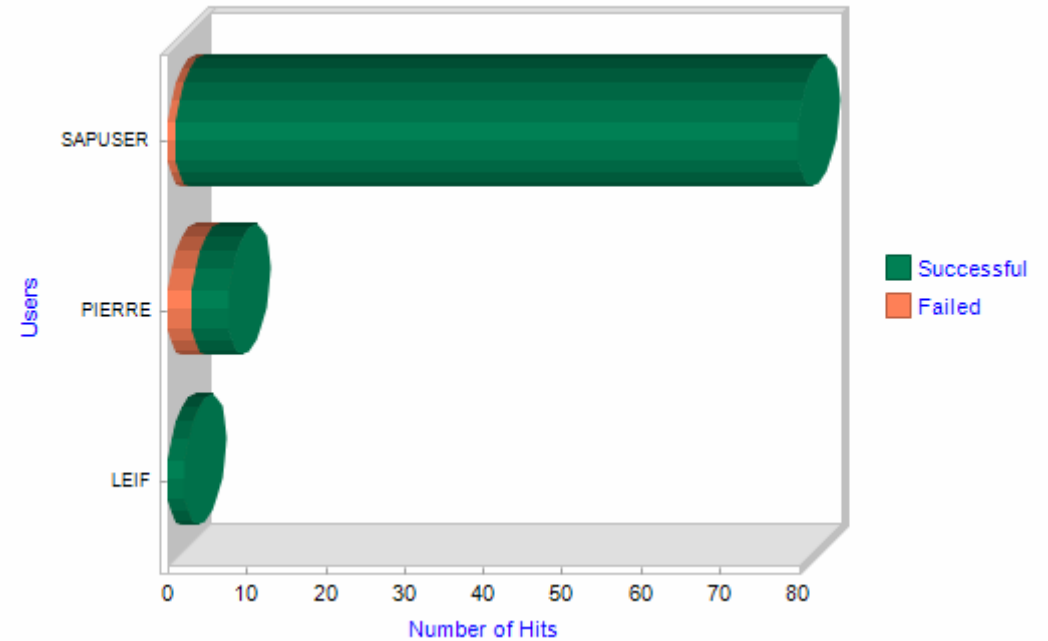

Top 10 Report Users by Hits

August, 2010

User	Distinct Mandant	Distinct Terminal	Distinct Report	Successful	Failed	Total Hits	Hits %
SAPUSER	1	2	14	79	1	80	88.89%
PIERRE	1	1	4	5	3	8	8.89%
LEIF	1	1	2	2	0	2	2.22%
Total for above list:	3 record(s) found.			86	4	90	100.00%